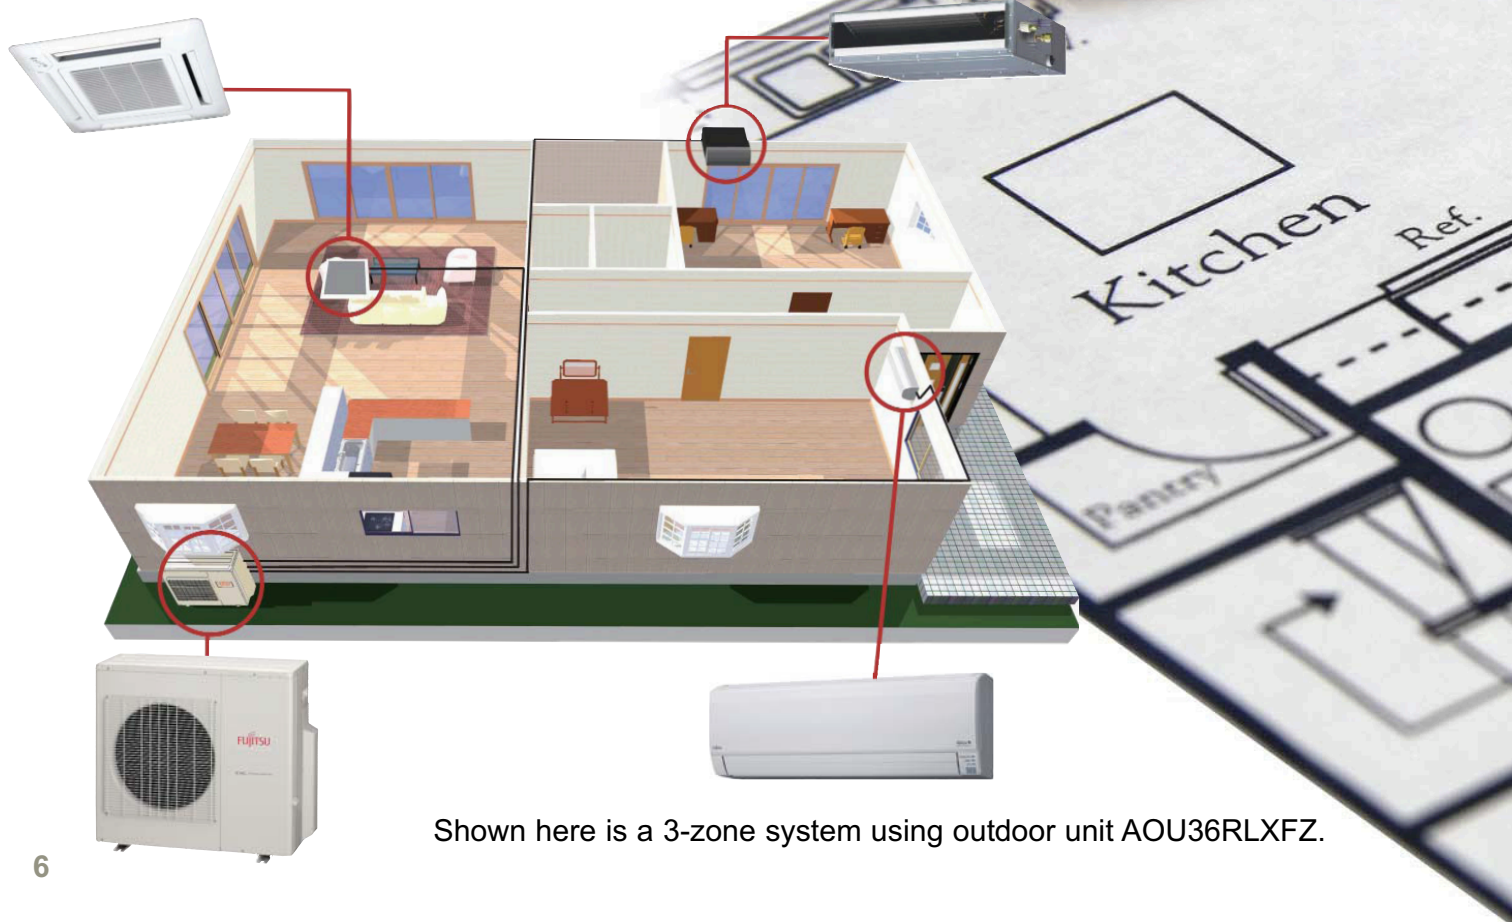

## Wall Mounted

Stylish, slim and elegant, wall mounted units are designed to complement any interior décor.

- Compact size
- Wireless remote control
- Automatic swinging louvers

Shown here is a 3-zone system using outdoor unit AOU36RLXFZ.

## Slim Duct

Mounted in a ceiling or in a framed enclosure below a ceiling. They use minimal ductwork and remain very energy efficient.

- Concealed and out of sight
- Look of central air with the efficiency of a mini-split
- Less ducts = higher efficiency

## Wall Mounted

They mount high on a wall, out of sight and do not require ductwork, increasing energy efficiency.

- Quiet operation
- Easy maintenance
- High delivered efficiency means lower utility bills

## Compact Cassette

Cassettes are extremely discreet, with only the grille showing in the ceiling. They use the latest fan technology to distribute the conditioned air evenly.

- Wired remote controller (wireless optional)
- Powerful turbo fan operation
- Fits into a standard ceiling grid